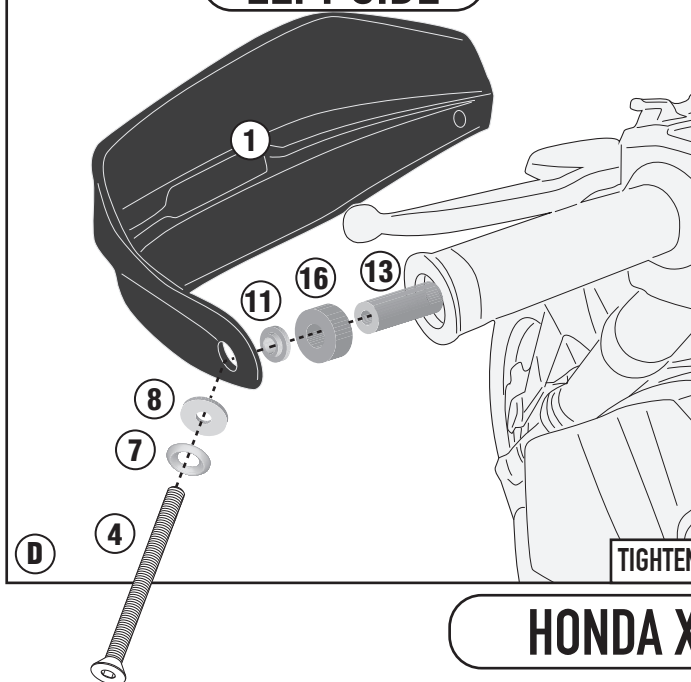

### HONDA CB 750 HORNET

REMOVE

STICK ON

LEFT SIDE

RIGHT SIDE

TIGHTENING TORQUE 7,5Nm