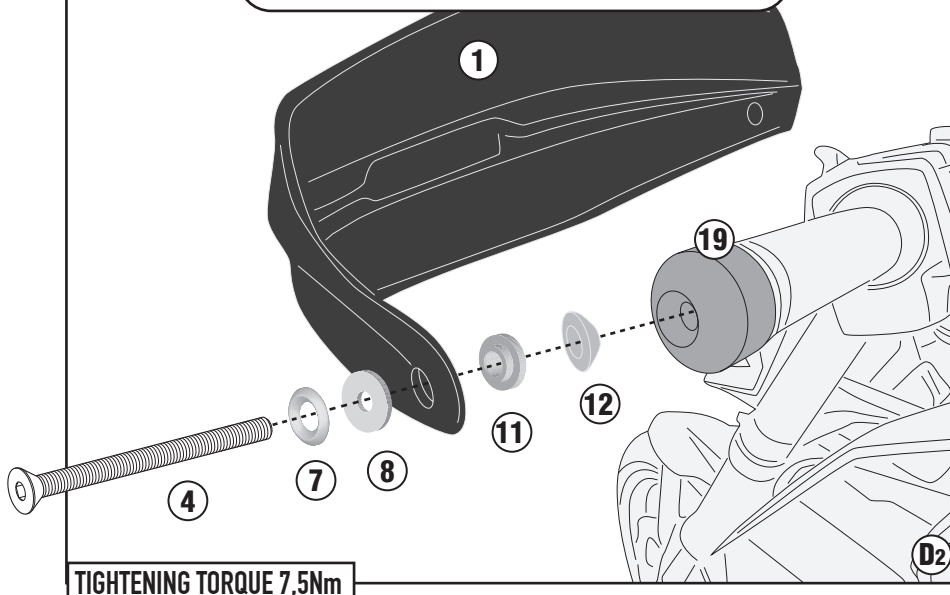

TIGHTENING TORQUE 7,5Nm

ISTRUZIONI DI MONTAGGIO - MOUNTING INSTRUCTIONS
INSTRUCTIONS DE MONTAGE - BAUANLEITUNG
INSTRUCCIONES DE MONTAJE - INSTRUÇÕES DE MONTAGEM