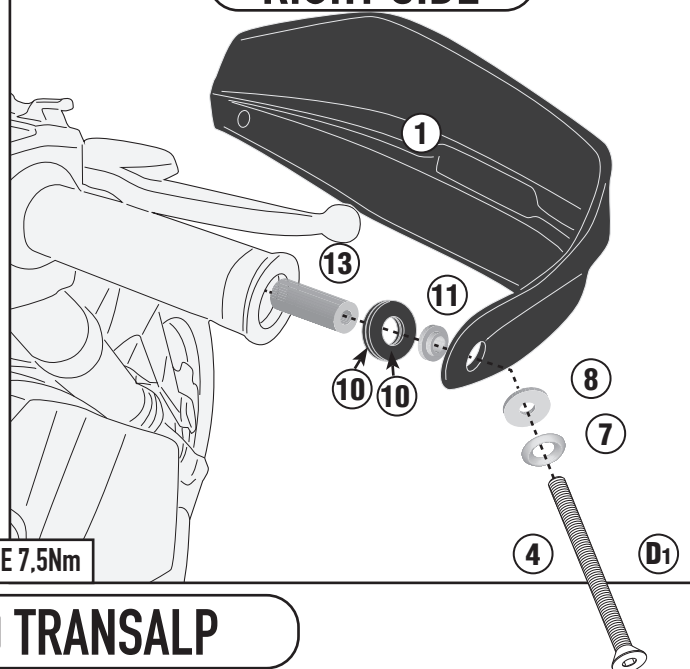

### HONDA CB 750 HORNET

REMOVE

STICK ON

LEFT SIDE

RIGHT SIDE

TIGHTENING TORQUE 7,5Nm