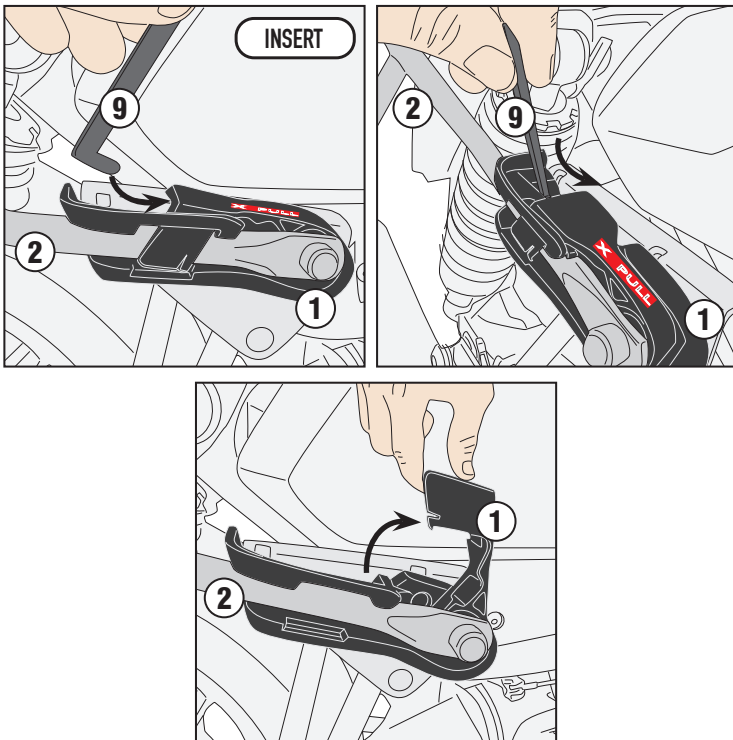

TO OPEN WITH SPECIAL KEY