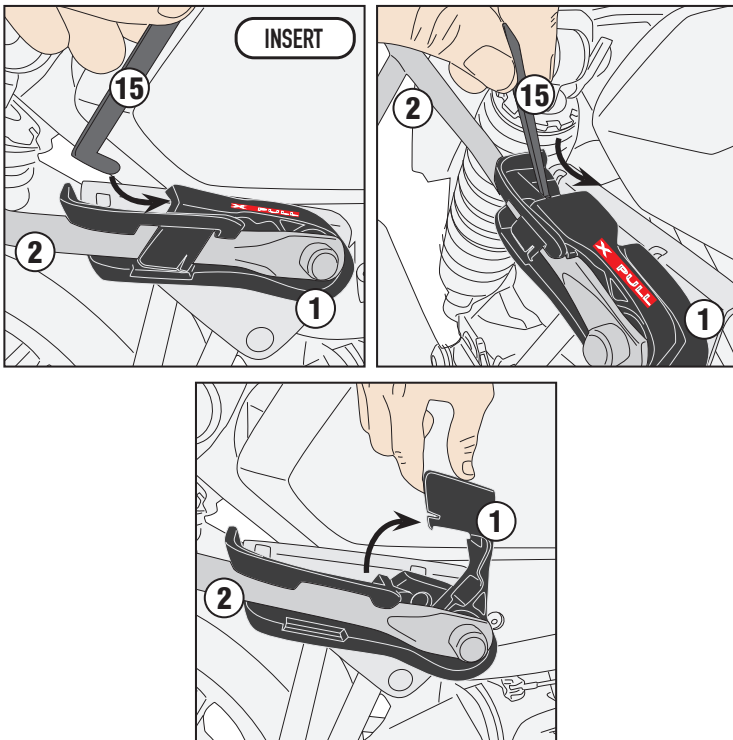

TO OPEN WITH SPECIAL KEY