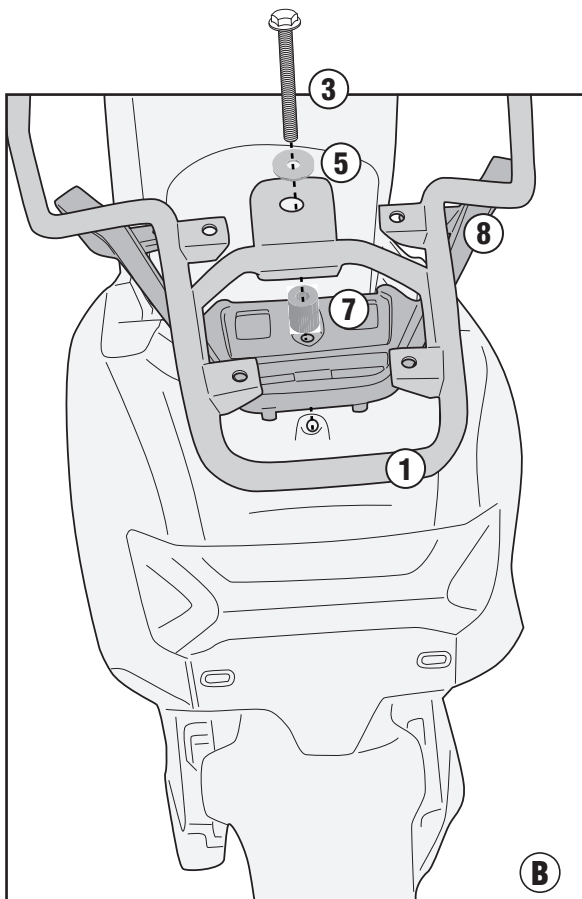

MOUNT UNDER THE ORIGINAL HANDLE