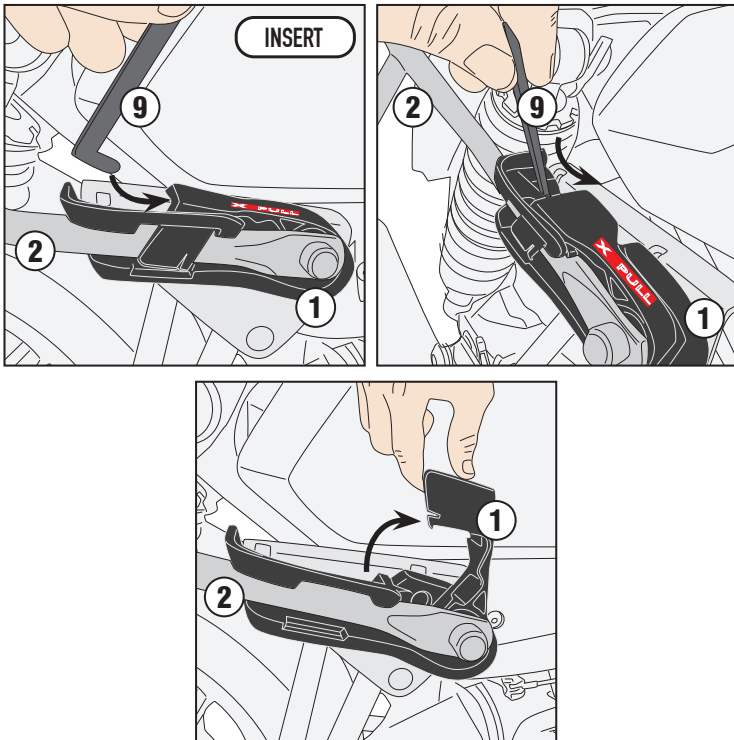

TO OPEN WITH SPECIAL KEY