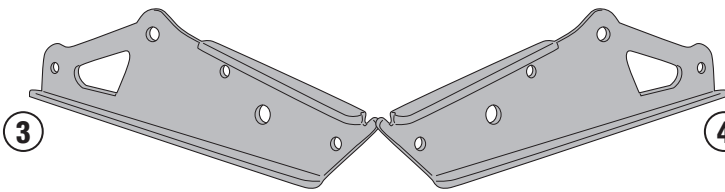

GL4788DXV/GL4788SXV

M8x30mm

M6x20mm

M6

10COP

GL5048V