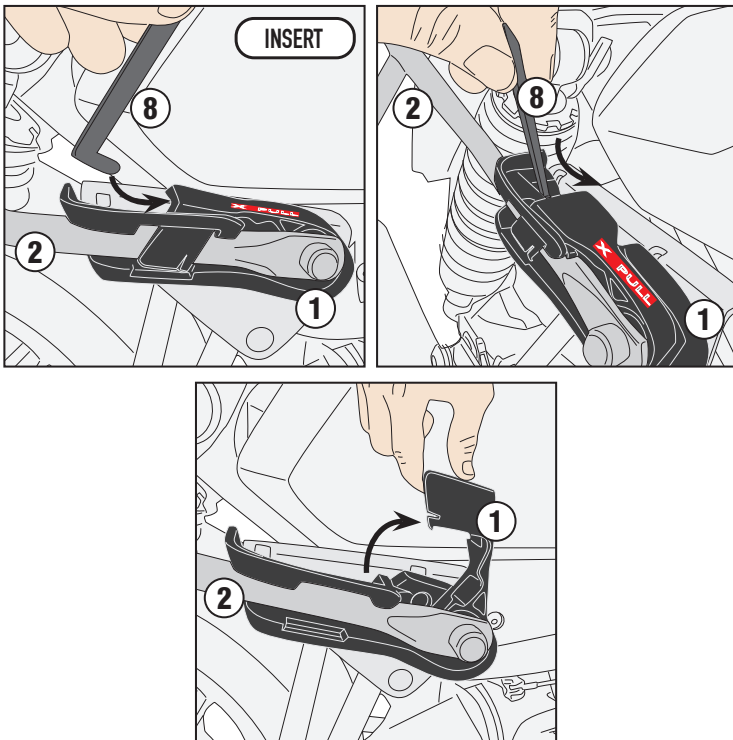

TO OPEN WITH SPECIAL KEY