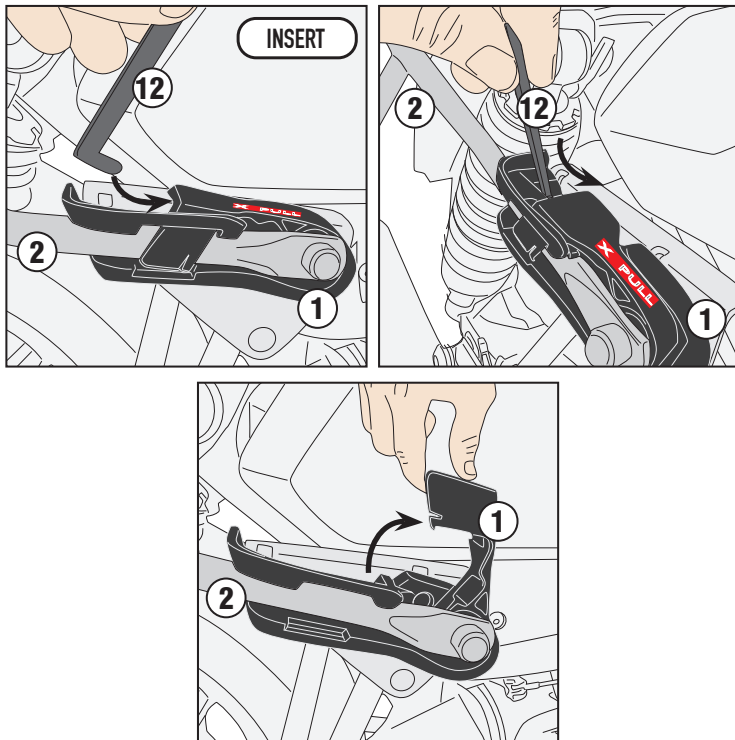

TO OPEN WITH SPECIAL KEY