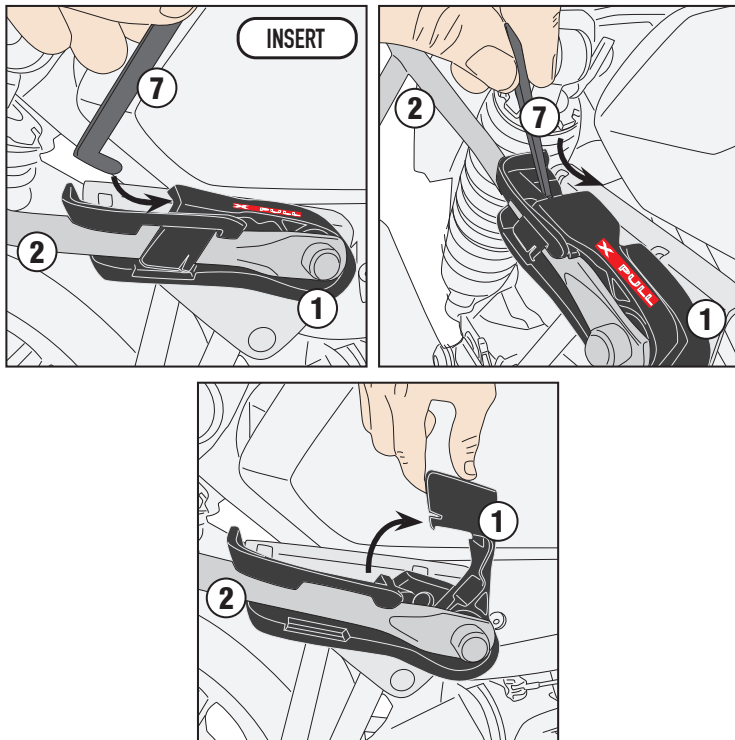

TO OPEN WITH SPECIAL KEY