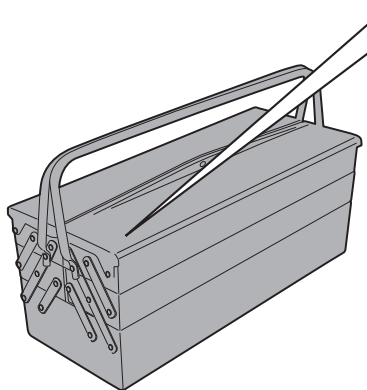

4mm - 6mm

10mm