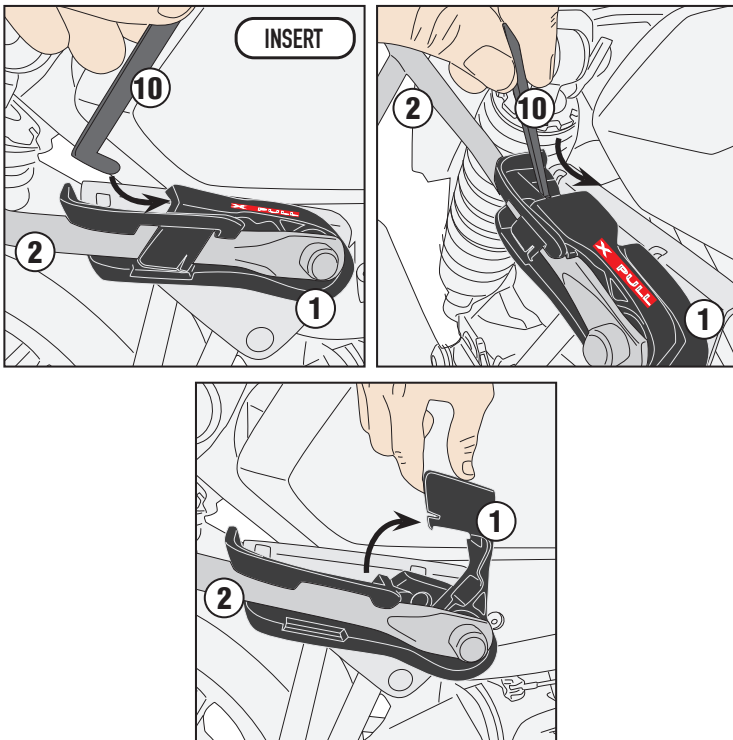

TO OPEN WITH SPECIAL KEY