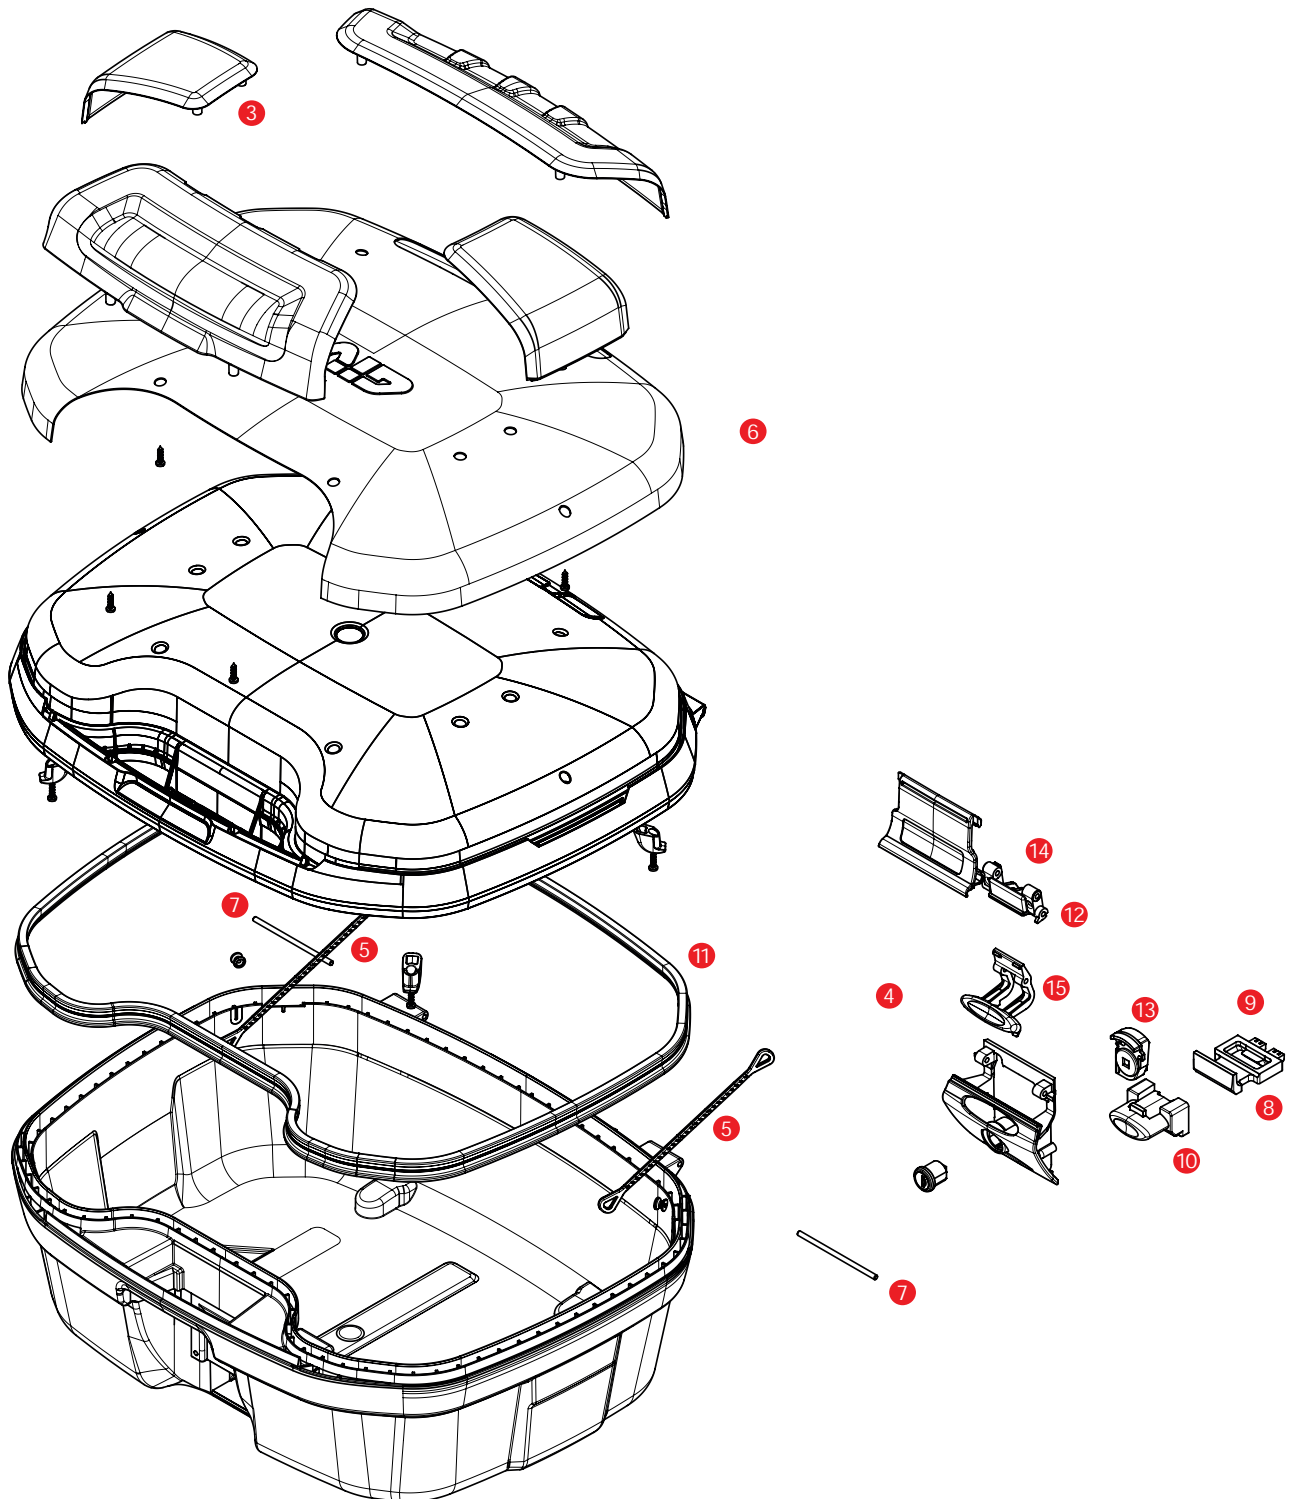

TRK35N / TRK35B TREKKER II 35

	Z2282CNM	TRK35N assembled Top Shell
	Z2282CBM	TRK35B assembled Top Shell black
	Z2282FNM	TRK35N-TRK35B assembled Bottom Shell
3	Z9681R	Top Shell plates set
4	Z641N33M	Hinge stop
5	Z599	Nylon stop bag opening yarn
6	Z7813OXR	TRK35N aluminium cover
	Z7813NR	TRK35B black painted aluminium cover
7	Z721R	Pin. D. 04x85 mm
8	Z106	Bolt
9	Z109	Long bolt springs

10	Z645CR	Opening push button chromed
	Z2106R	Elastic belt
11	Z795R	Trim (1 pc)
	Z409R	Name holder, 1 pcs.
	Z630	Steel spheres D. 6
12	Z632R	Steel torsion spring
13	Z4513R	Plate below lock for Security Lock key
14	Z643NR	Lock set element black
15	Z644NR	Opening push button black
	Z647R	Torsion spring, 1 pcs.
	SL101	Security lock set including cylinder, 2 keys, bush and under lock platelets