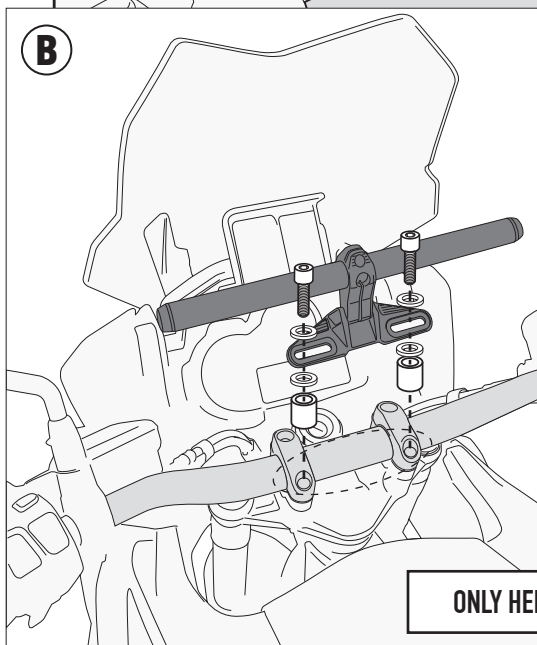

05SKIT

KIT PER SMART BAR/SMART MOUNT - KIT FOR SMART BAR/SMART MOUNT - KIT POUR SMART BAR/SMART MOUNT
KIT FÜR SMART BAR/SMART MOUNT - KIT PARA SMART BAR/SMART MOUNT - KIT PARA SMART BAR/SMART MOUNT

ONLY HERE