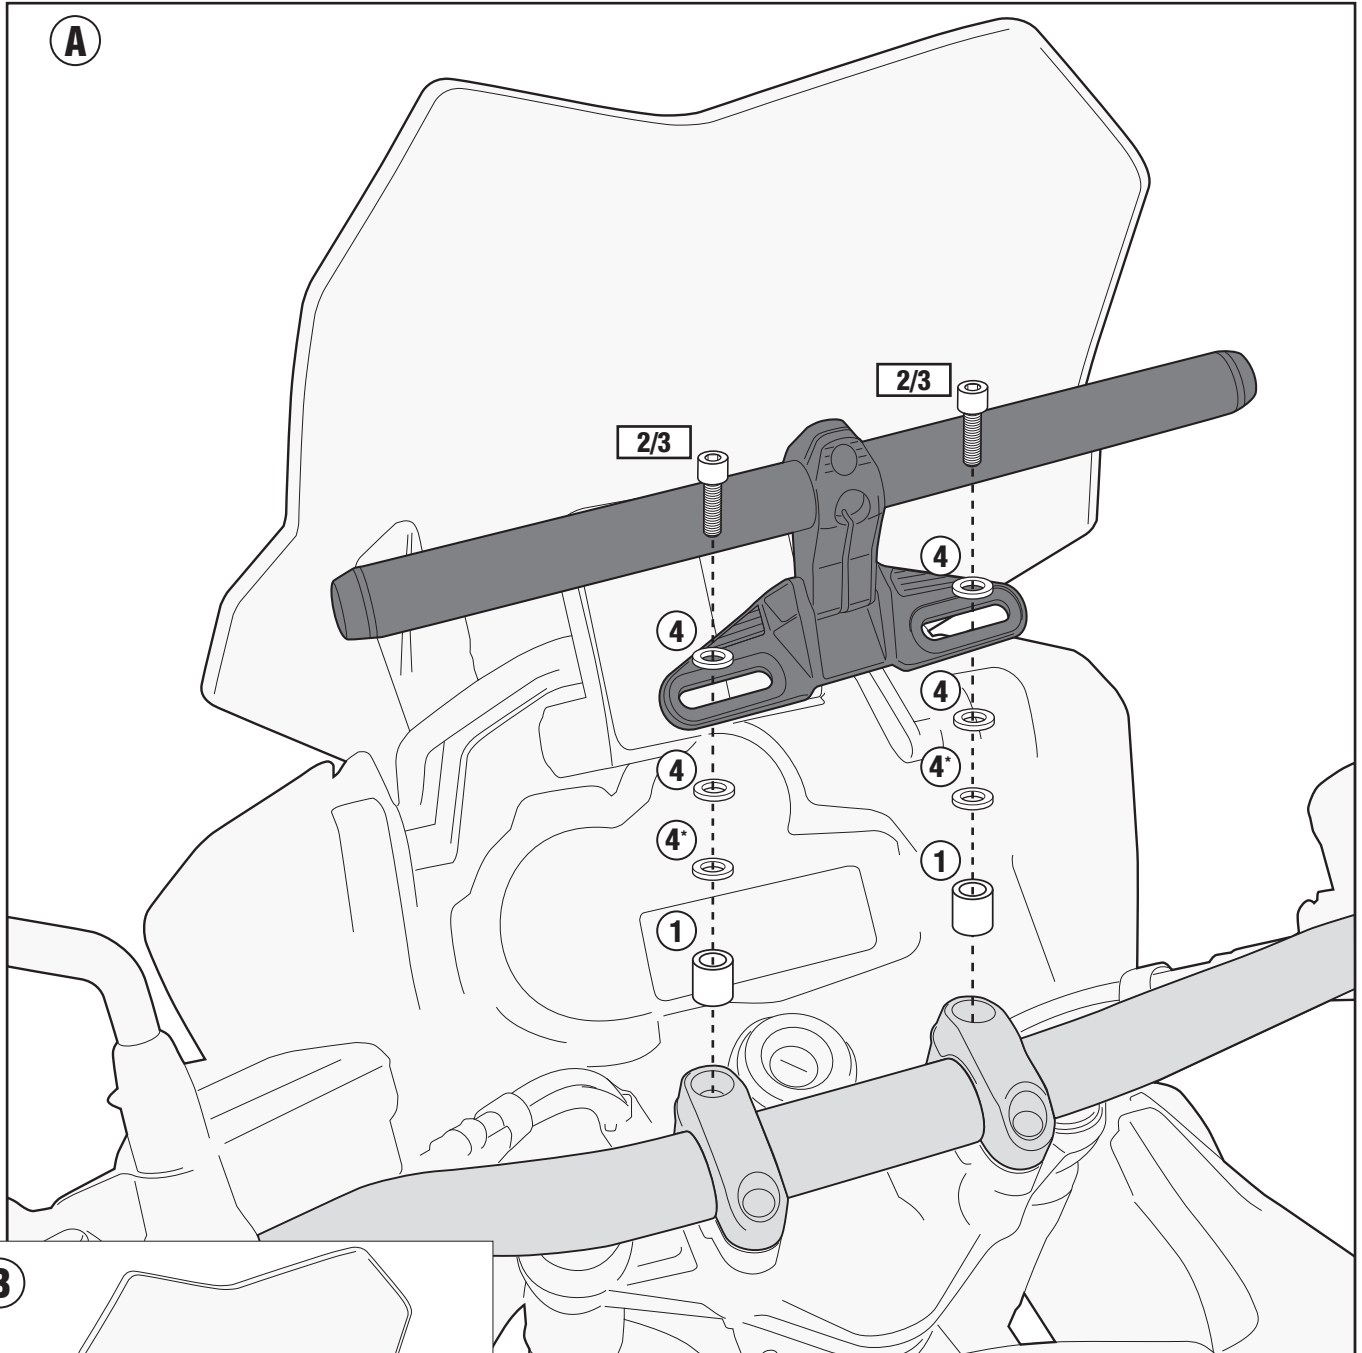

05SKIT

KIT PER SMART BAR/SMART MOUNT - KIT FOR SMART BAR/SMART MOUNT - KIT POUR SMART BAR/SMART MOUNT
KIT FÜR SMART BAR/SMART MOUNT - KIT PARA SMART BAR/SMART MOUNT - KIT PARA SMART BAR/SMART MOUNT

ONLY HERE