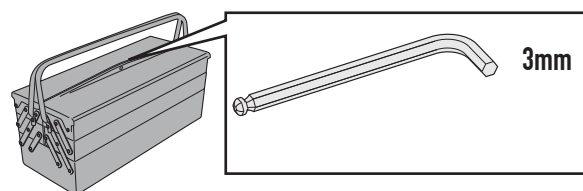

05SKIT

KIT PER SMART BAR/SMART MOUNT - KIT FOR SMART BAR/SMART MOUNT - KIT POUR SMART BAR/SMART MOUNT
KIT FÜR SMART BAR/SMART MOUNT - KIT PARA SMART BAR/SMART MOUNT - KIT PARA SMART BAR/SMART MOUNT

ONLY HERE