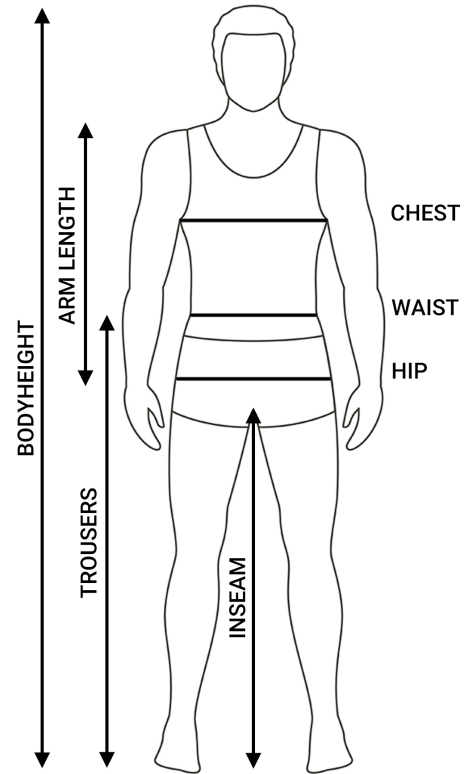

Size chart

BODYHEIGHT	Measure from the top of your head to your toe.
ARM LENGTH	Measure from the shoulder to the wrist.
INSEAM	Measure from your crotch down to your ankle, along your inner leg.
CHEST	Measure around the fullest part of your chest.
WAIST	Measure around the top of the hip bones.
HIP	Measure around the widest part of your hips below the waist.
TROUSERS	Measure from the waist to the sole of the foot (without shoes).

All sizes are mentioned in cm.