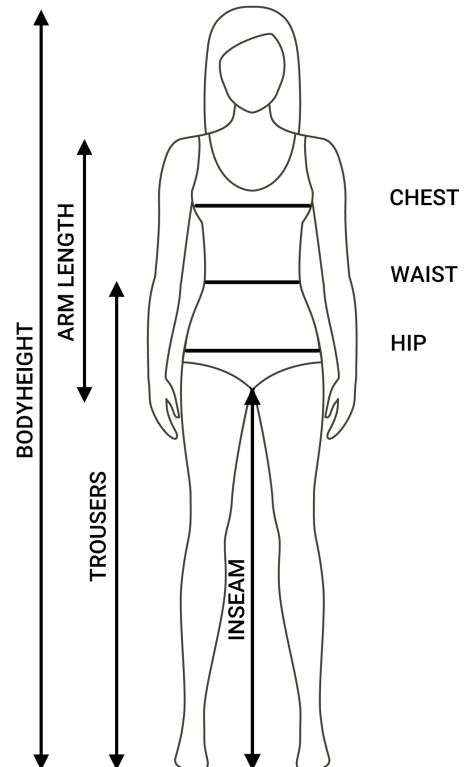

JACKETS WOMEN STANDARD SIZES

FR	BODYHEIGHT	CHEST
T0/36	158 - 164	82 - 85
T1/38	158 - 164	86 - 89
T2/40	158 - 164	90 - 93
T3/42	164 - 170	94 - 97
T4/44	164 - 170	98 - 101
T5/46	170 - 176	102 - 106