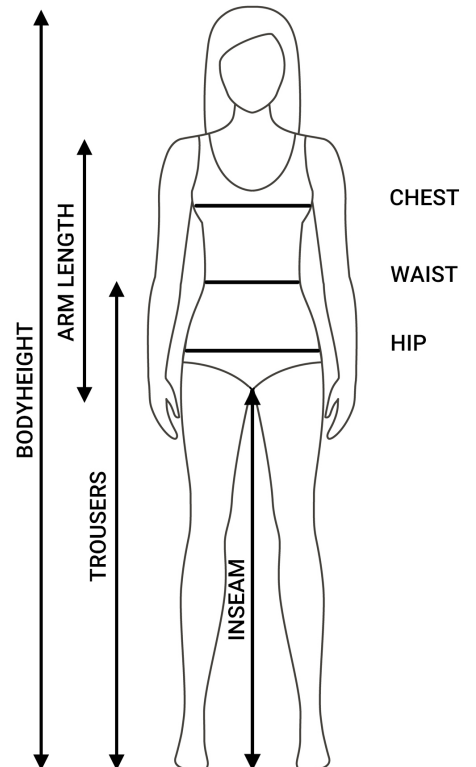

JACKETS	MEN / WOMEN	STANDARD SIZES	2
PANTS	MEN / WOMEN	STANDARD SIZES	3
GLOVES	MEN / WOMEN	STANDARD SIZES	4

Size chart

BODYHEIGHT	Measure from the top of your head to your toe.
ARM LENGTH	Measure from the shoulder to the wrist.
INSEAM	Measure from your crotch down to your ankle, along your inner leg.
CHEST	Measure around the fullest part of your chest.
WAIST	Measure around the top of the hip bones.
HIP	Measure around the widest part of your hips below the waist.
TROUSERS	Measure from the waist to the sole of the foot (without shoes).

- BODYHEIGHT** Measure from the top of your head to your toe.
- ARM LENGTH** Measure from the shoulder to the wrist.
- INSEAM** Measure from your crotch down to your ankle, along your inner leg.
- CHEST** Measure around the fullest part of your chest.
- WAIST** Measure around the top of the hip bones.
- HIP** Measure around the widest part of your hips below the waist.
- TROUSERS** Measure from the waist to the sole of the foot (without shoes).

All sizes are mentioned in cm.

PANTS MEN STANDARD SIZES

FR	BODYHEIGHT	WAIST
XS	158 - 164	69 - 72
S	164 - 170	73 - 76
M	170 - 176	77 - 80
L	176 - 182	81 - 88
XL	182 - 188	89 - 96
XXL	188 - 194	97 - 104
3XL	194 - 200	105 - 112
4XL	194 - 200	113 - 116

PANTS WOMEN STANDARD SIZES

FR	BODYHEIGHT	WAIST
T0/36	158 - 164	59 - 63
T1/38	158 - 164	64 - 67
T2/40	158 - 164	68 - 71
T3/42	164 - 170	72 - 75
T4/44	164 - 170	76 - 79
T5/46	170 - 176	80 - 83

Size chart

BODYHEIGHT	Measure from the top of your head to your toe.
ARM LENGTH	Measure from the shoulder to the wrist.
INSEAM	Measure from your crotch down to your ankle, along your inner leg.
CHEST	Measure around the fullest part of your chest.
WAIST	Measure around the top of the hip bones.
HIP	Measure around the widest part of your hips below the waist.
TROUSERS	Measure from the waist to the sole of the foot (without shoes).