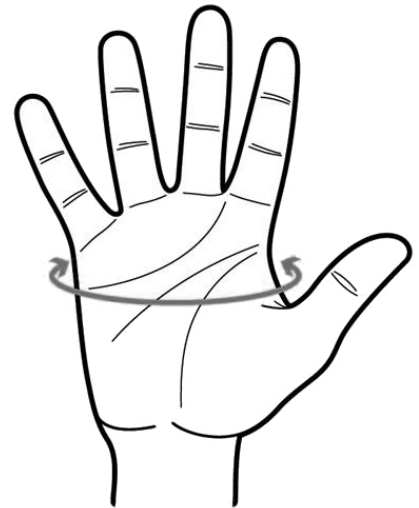

Size chart

BODYHEIGHT	Measure from the top of your head to your toe.
ARM LENGTH	Measure from the shoulder to the wrist.
INSEAM	Measure from your crotch down to your ankle, along your inner leg.
CHEST	Measure around the fullest part of your chest.
WAIST	Measure around the top of the hip bones.
HIP	Measure around the widest part of your hips below the waist.
TROUSERS	Measure from the waist to the sole of the foot (without shoes).

All sizes are mentioned in cm.

GLOVES MEN STANDARD SIZES

FR	UK
7	XS
8	S
9	M
10	L
11	XL
12	2XL

FR = size is indicated on the inside of the glove

GLOVES WOMEN STANDARD SIZES

FR	UK
4	XS
5	S
6	M
7	L
8	XL
9	2XL

FR = size is indicated on the inside of the glove