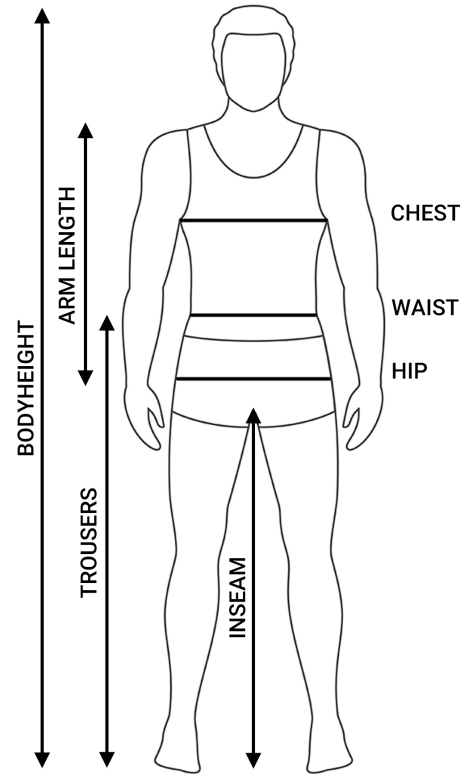

JACKETS	MEN / WOMEN	STANDARD SIZES	2
PANTS	MEN / WOMEN	STANDARD SIZES	3
GLOVES	MEN / WOMEN	STANDARD SIZES	4

Size chart

BODYHEIGHT	Measure from the top of your head to your toe.
ARM LENGTH	Measure from the shoulder to the wrist.
INSEAM	Measure from your crotch down to your ankle, along your inner leg.
CHEST	Measure around the fullest part of your chest.
WAIST	Measure around the top of the hip bones.
HIP	Measure around the widest part of your hips below the waist.
TROUSERS	Measure from the waist to the sole of the foot (without shoes).

JACKETS WOMEN STANDARD SIZES

FR	BODYHEIGHT	CHEST
T0/36	158 - 164	82 - 85
T1/38	158 - 164	86 - 89
T2/40	158 - 164	90 - 93
T3/42	164 - 170	94 - 97
T4/44	164 - 170	98 - 101
T5/46	170 - 176	102 - 106

Size chart

- BODYHEIGHT** Measure from the top of your head to your toe.
- ARM LENGTH** Measure from the shoulder to the wrist.
- INSEAM** Measure from your crotch down to your ankle, along your inner leg.
- CHEST** Measure around the fullest part of your chest.
- WAIST** Measure around the top of the hip bones.
- HIP** Measure around the widest part of your hips below the waist.
- TROUSERS** Measure from the waist to the sole of the foot (without shoes).

All sizes are mentioned in cm.

PANTS MEN STANDARD SIZES

FR	BODYHEIGHT	WAIST
XS	158 - 164	69 - 72
S	164 - 170	73 - 76
M	170 - 176	77 - 80
L	176 - 182	81 - 88
XL	182 - 188	89 - 96
XXL	188 - 194	97 - 104
3XL	194 - 200	105 - 112
4XL	194 - 200	113 - 116