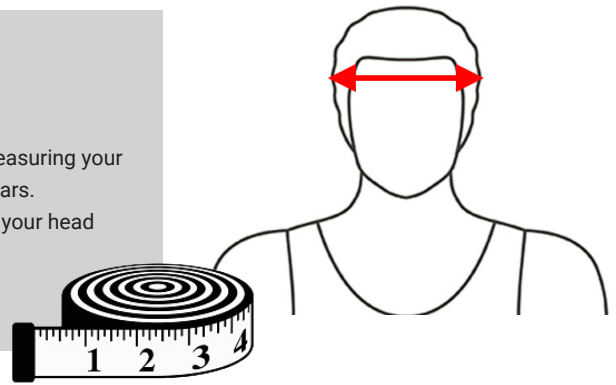

Size chart

You determine the helmet size by measuring your head circumference just above the ears.
Take a tape measure and determine your head circumference.
All sizes are mentioned in cm.

HEAD CIRCUMFERENCE

XS	53 - 54
S	55 - 56
M	57 - 58
L	59 - 60
XL	61
XXL	62 - 63
3XL	64 - 65