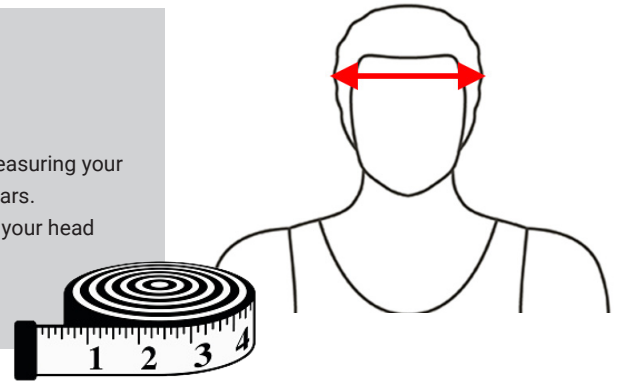

Size chart

You determine the helmet size by measuring your head circumference just above the ears.
Take a tape measure and determine your head circumference.
All sizes are mentioned in cm.

HELMETS GENERAL