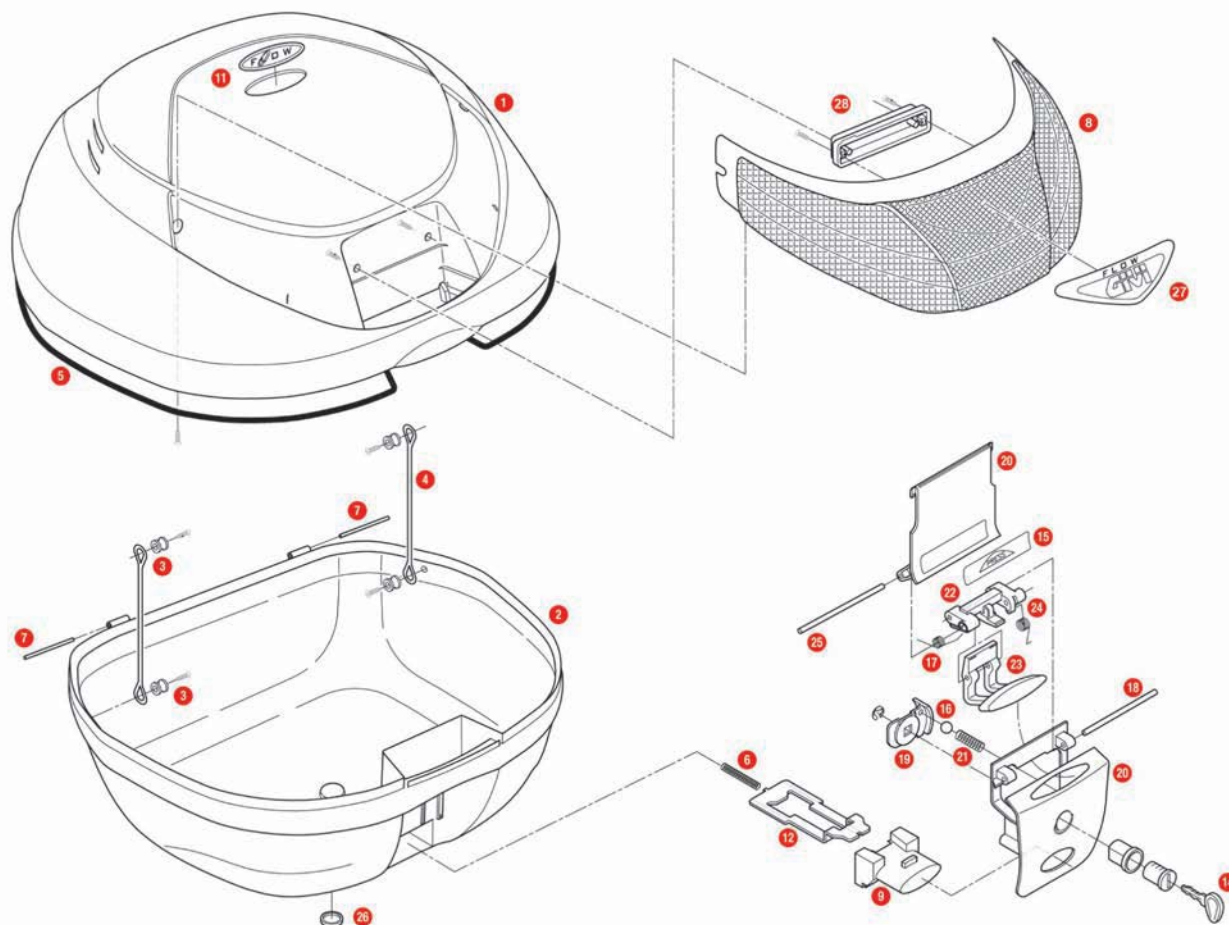

E350

1	Z350CNM	E350 top-shell black		
2	Z350FNM	E350 - E340 - E370 bottom-shell black		
3	Z112R	Red pulley, 4 pcs.		
4	Z115R	Stop bag opening yarn, 2 pcs.		
5	Z159R	Bag lock lining, 1 pcs.		
6	Z191R	Push button spring, 1 pcs.		
7	Z635R	Pin. D. 04x48 mm, 2 pcs.		
8	Z1236	Reflector with white background		
9	Z645R	Push button red, 1 pcs.		
11	Z758 ▲	Oval GIVI logo Flow		
12	Z761NR	12 Z761NR Bolt, 1 pcs.		
13	Z641NM	Lock set		
14	Z140R	Lock key, 1 pcs.		

15	Z409R	Name holder, 1 pcs.		
16	Z630	Steel spheres D. 6		
17	Z632R	Steel torsion spring		
18	Z637R	Pin. D. 04x75 mm, (1 piece)		
19	Z640R	Plate below lock, 1 pcs.		
20	Z641NR	Hinge black		
21	Z648	Cylinder spring		
22	Z643R	Lock set element red, 1 pcs.		
23	Z644R	Opening push button, 1 pcs. (for top case V46)		
24	Z647R	Torsion spring, 1 pcs.		
25	Z721R	Pin. D. 04x85 mm		
26	Z1235	Injection covering cap		
28	Z846R	Circuit covering cap, 1 pcs.		