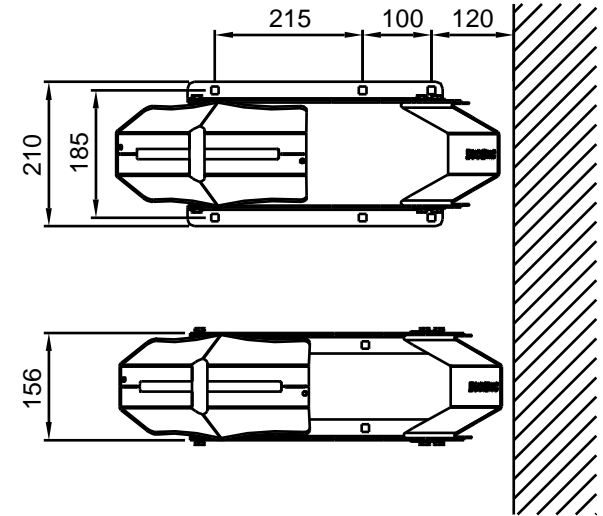

De Steenmaat 4

NL-7783DE

Gramsbergen

Holland

WWW.ACEBIKES.NL