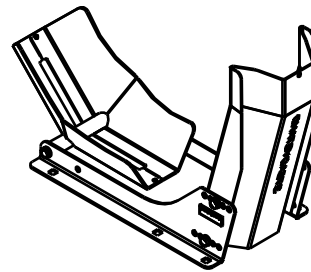

# STEADY STAND FIXED

Designed by Ace Mechanics b.v.

## Model 152

Item	Qty	Description
10	1	Shaft
9	1	Side frame Left
8	1	Side frame right
7	1	Support back
6	2	Sticker
5	10	Washer 8
4	2	Bearing 15
3	6	Hex-head bolt M8x16
2	4	Hex head M8
1	1	Support front