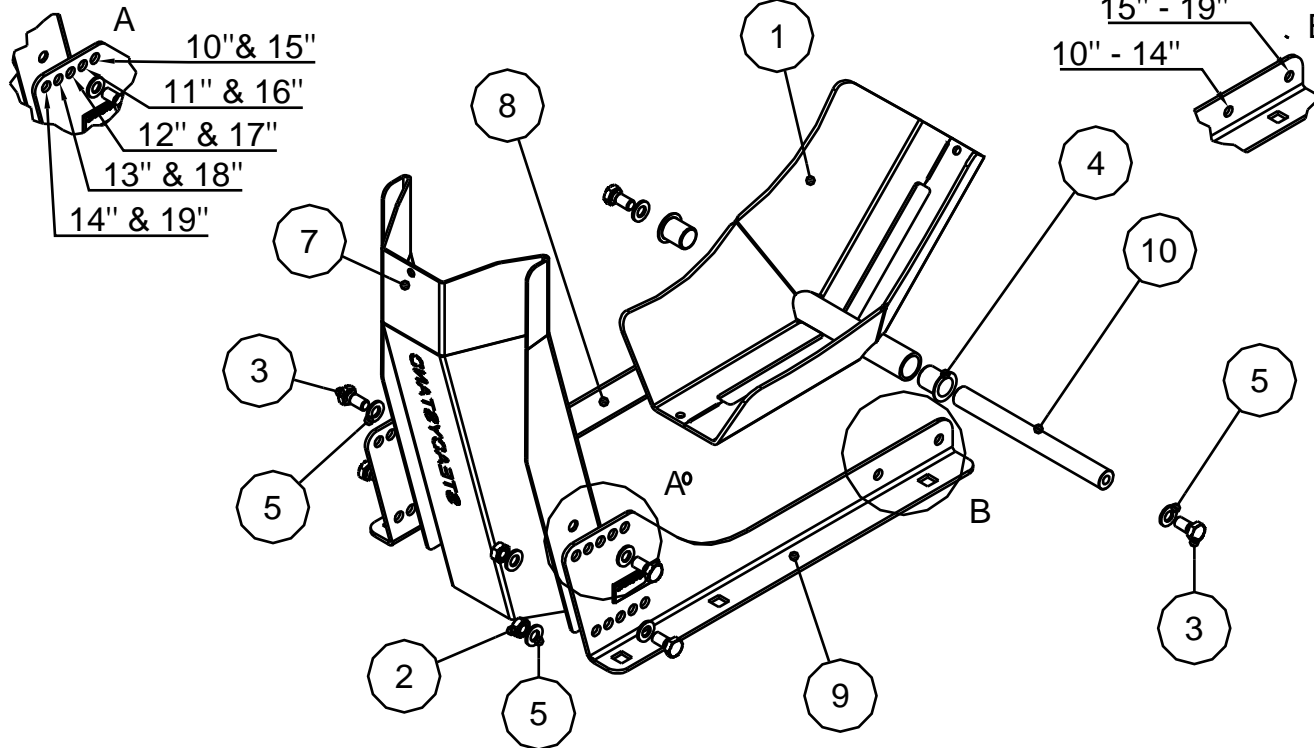

De Steenmaat 4

NL-7783DE

Gramsbergen

Holland

WWW.ACEBIKES.NL