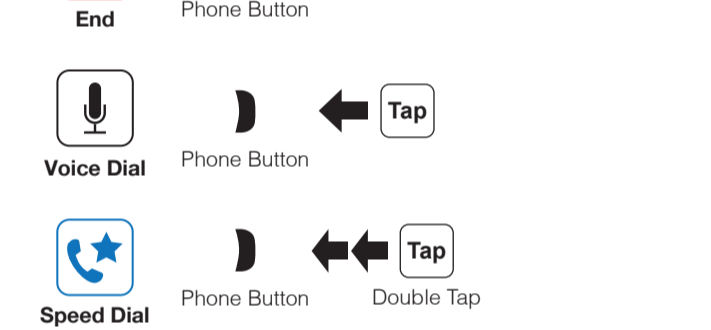

Power On/Off

Volume Adjustment

Ambient Mode

Bluetooth Pairing Phone, MP3 and GPS

4