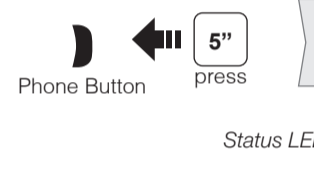

Power On/Off