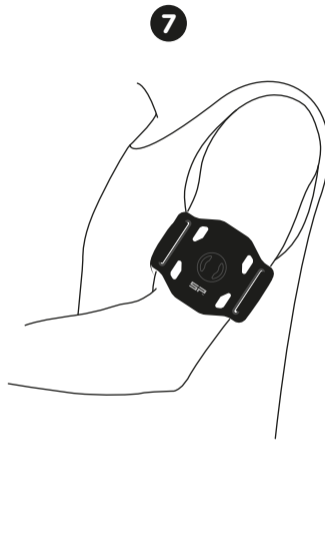

8

9

10

SP<sup>TM</sup>  
CONNECT

ARM BAND

S/M  22–27 cm / 8.6–10,6"

L/XL  27–39 cm / 10.6–15,4"

 30° C / 86°F