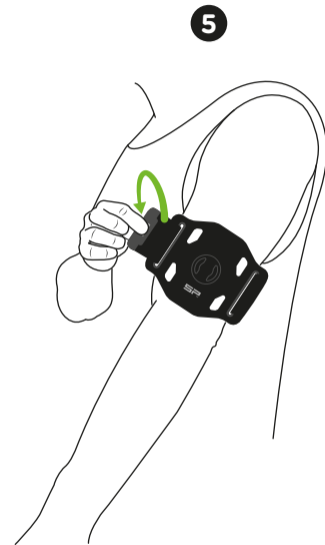

8

9

10

SP<sup>TM</sup>  
CONNECT

ARM BAND

S/M  22–27 cm / 8.6–10,6"

L/XL  27–39 cm / 10.6–15,4"

 30° C / 86°F