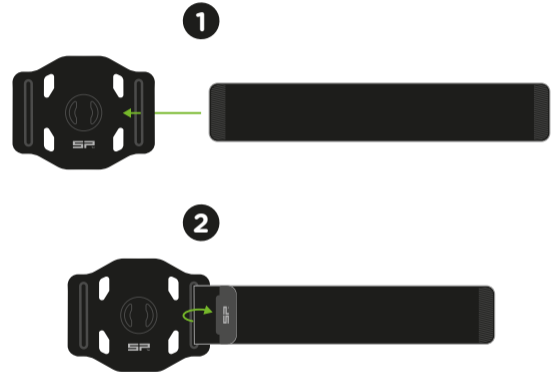

8

9

10

SP<sup>TM</sup>  
CONNECT

ARM BAND

S/M  22–27 cm / 8.6–10,6"

L/XL  27–39 cm / 10.6–15,4"

 30° C / 86°F