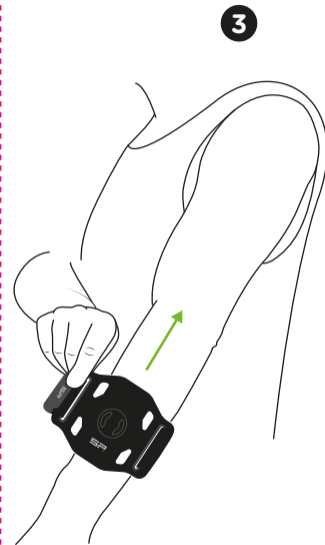

8

9

10

SP<sup>TM</sup>  
CONNECT

ARM BAND

S/M  22–27 cm / 8.6–10,6"

L/XL  27–39 cm / 10.6–15,4"

 30° C / 86°F