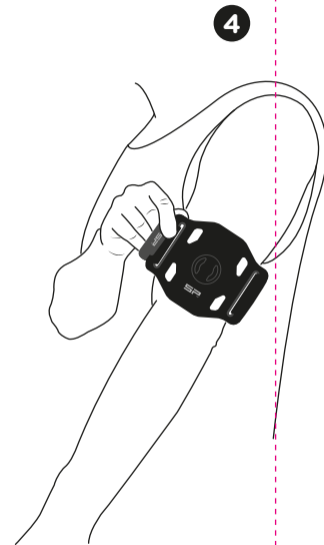

8

9

10

SP<sup>TM</sup>  
CONNECT

ARM BAND

S/M  22–27 cm / 8.6–10,6"

L/XL  27–39 cm / 10.6–15,4"

 30° C / 86°F