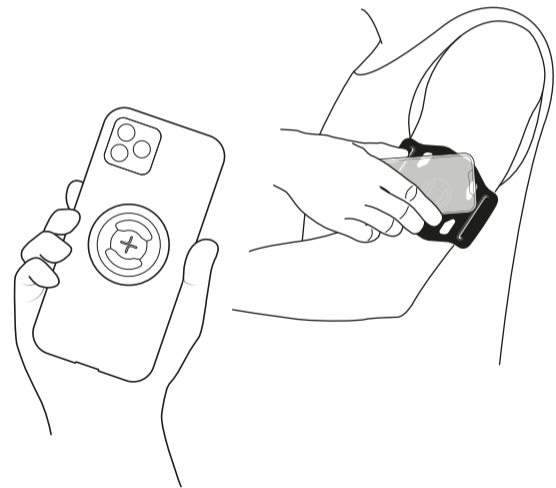

8

9

10

SP<sup>TM</sup>  
CONNECT

ARM BAND

S/M  22–27 cm / 8.6–10,6"

L/XL  27–39 cm / 10.6–15,4"

 30° C / 86°F