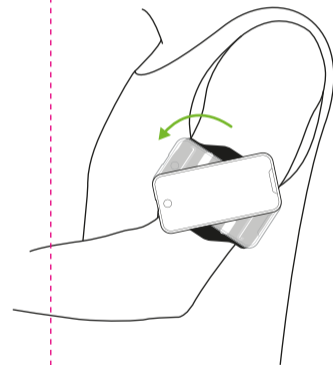

8

9

10

SP<sup>TM</sup>  
CONNECT

ARM BAND

S/M  22–27 cm / 8.6–10,6"

L/XL  27–39 cm / 10.6–15,4"

 30° C / 86°F