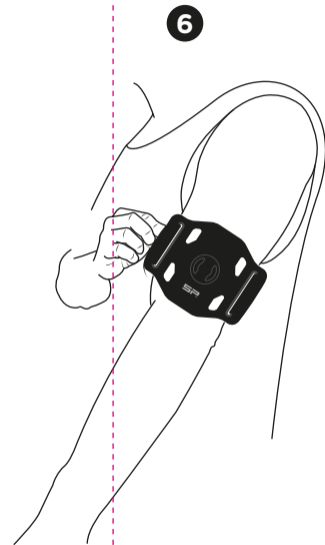

8

9

10

SP<sup>TM</sup>  
CONNECT

ARM BAND

S/M  22–27 cm / 8.6–10,6"

L/XL  27–39 cm / 10.6–15,4"

 30° C / 86°F